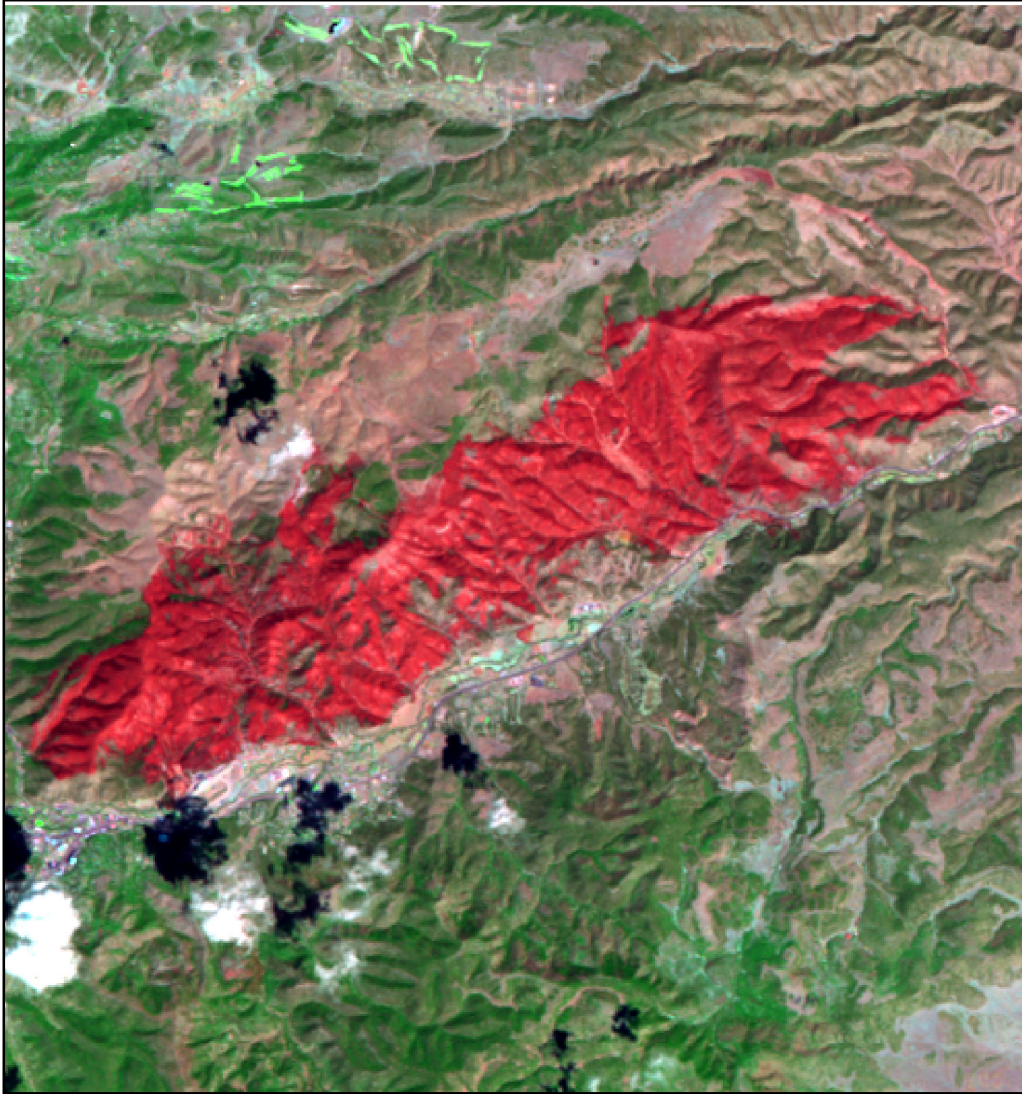

White Fire

Fire Ignition Date: April 3, 2011
Assessment Type: Initial (Field Verified)
Pre-Fire Image Date: March 29, 2011
Post-Fire Image Date: April 7, 2011

Acreage of Burn Severity	
Burn Severity	Acres
 Unburned to Low	1,429
 Low	1,582
 Moderate	3,056
 High	4,282
 Increased Greenness	0
 Non-Processing Area Mask*	0
Total	10,348