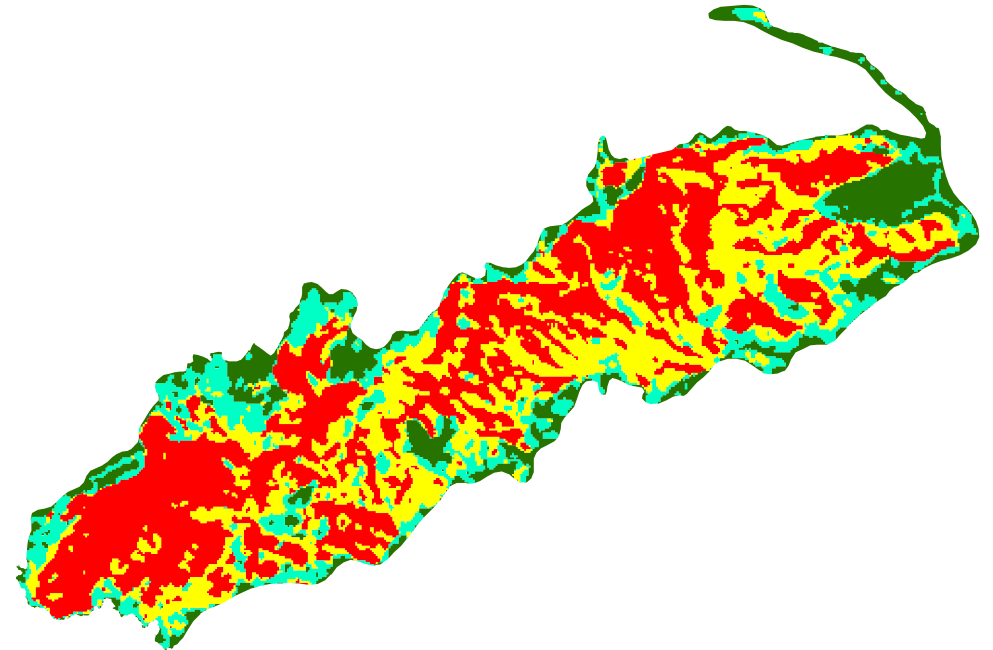

White Fire

Fire Ignition Date: April 3, 2011
Assessment Type: Initial (Field Verified)
Pre-Fire Image Date: March 29, 2011
Post-Fire Image Date: April 7, 2011

Acreage of Burn Severity	
Burn Severity	Acres
 Unburned to Low	1,429
 Low	1,582
 Moderate	3,056
 High	4,282
 Increased Greenness	0
 Non-Processing Area Mask*	0
Total	10,348