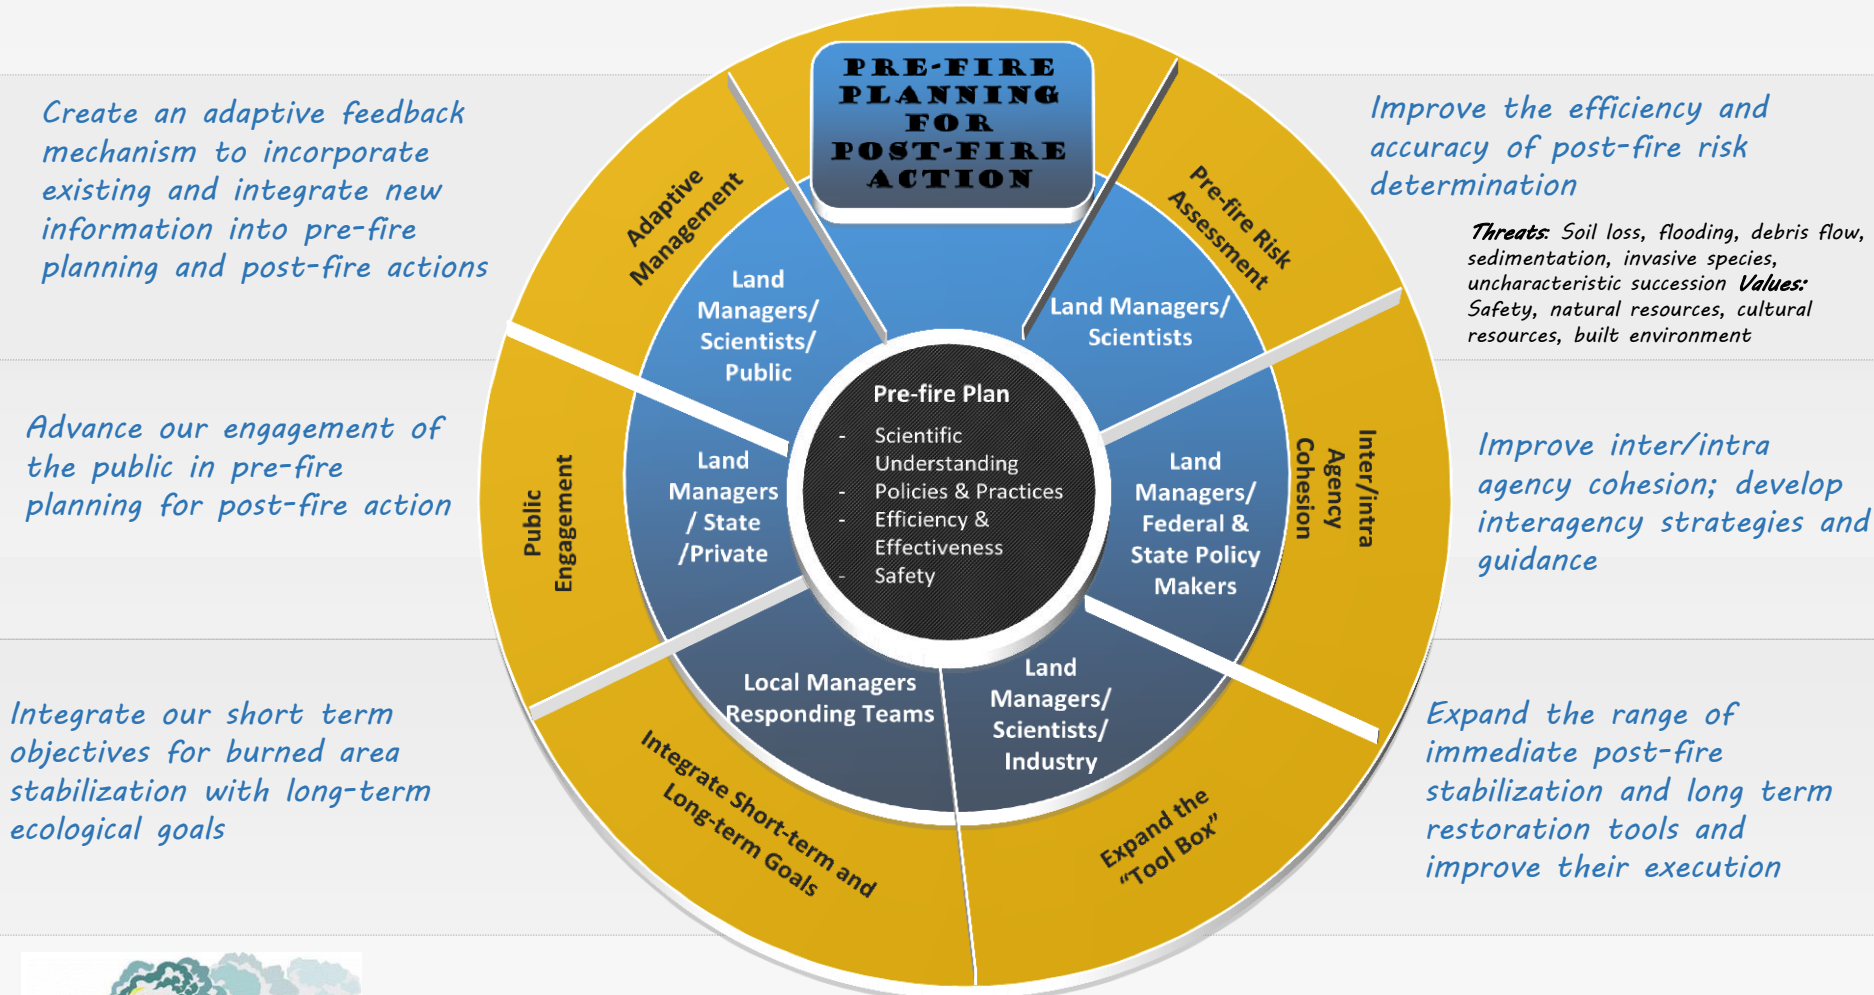

BURNED AREA LEARNING NETWORK

Improving: Scientific understanding, policy, practices, to enhance safety and long-term recovery of ecological resilience in burned areas

**INTEGRATING
SCIENCE
& MANAGEMENT**