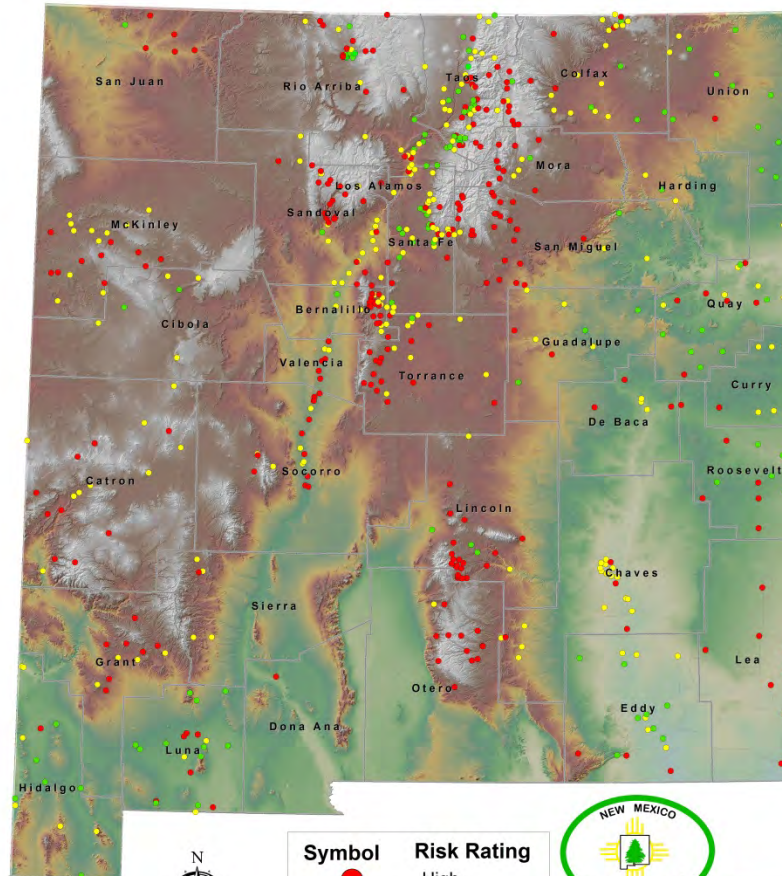

## COMMUNITIES AT RISK

Symbol	Risk Rating
Red dot	High
Yellow dot	Medium
Green dot	Low