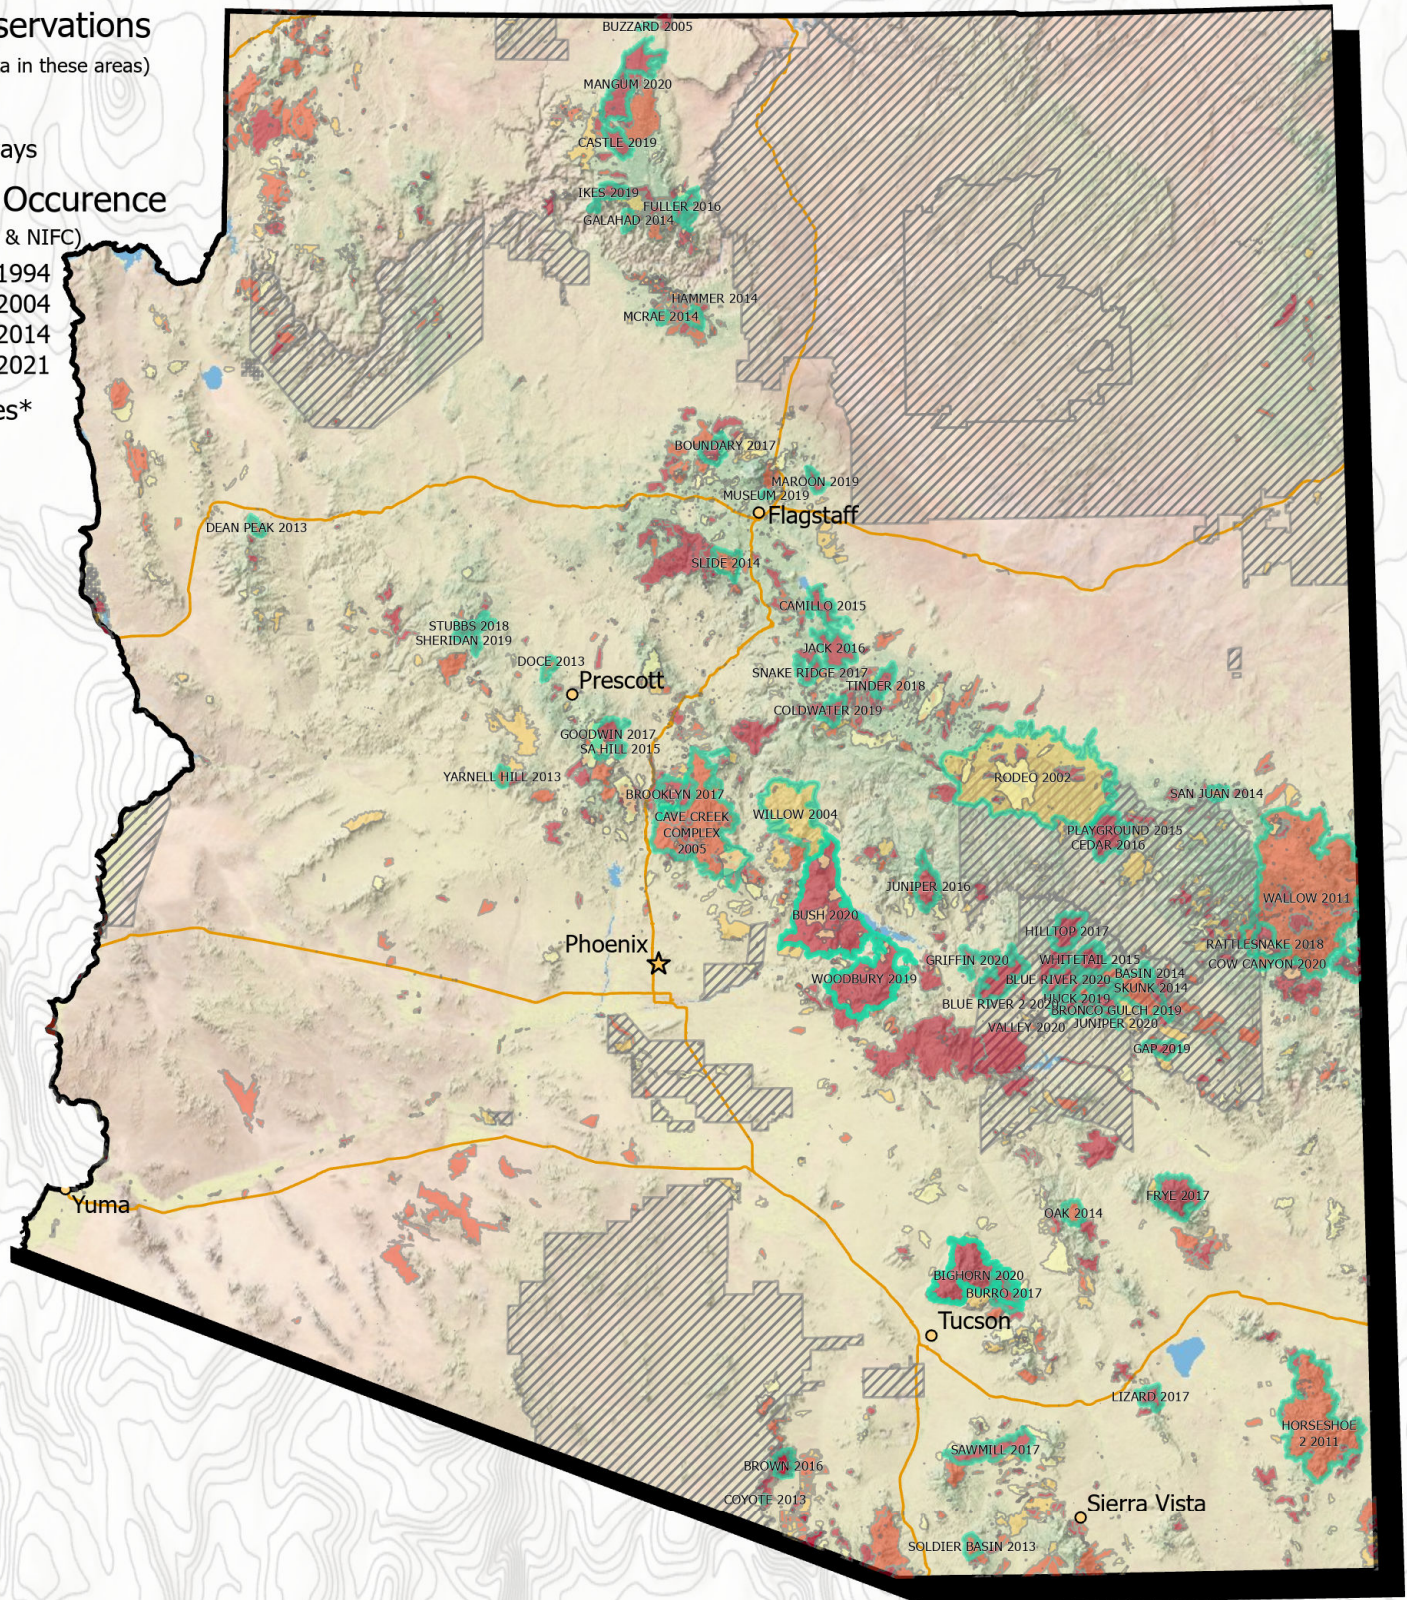

Arizona Fires (1910-2021)

Tribal Reservations

(Incomplete data in these areas)

Highways

Fire Year Occurrence

(Sources MTBS & NIFC)

- 1910-1994
- 1995-2004
- 2005-2014
- 2015-2021

Notable Fires*

*Notable fires were determined by the SW Fire Season Overview papers produced by the SWFSC for the years 2013 thru 2021. Fires with footprints over 100,000 acres were also included.