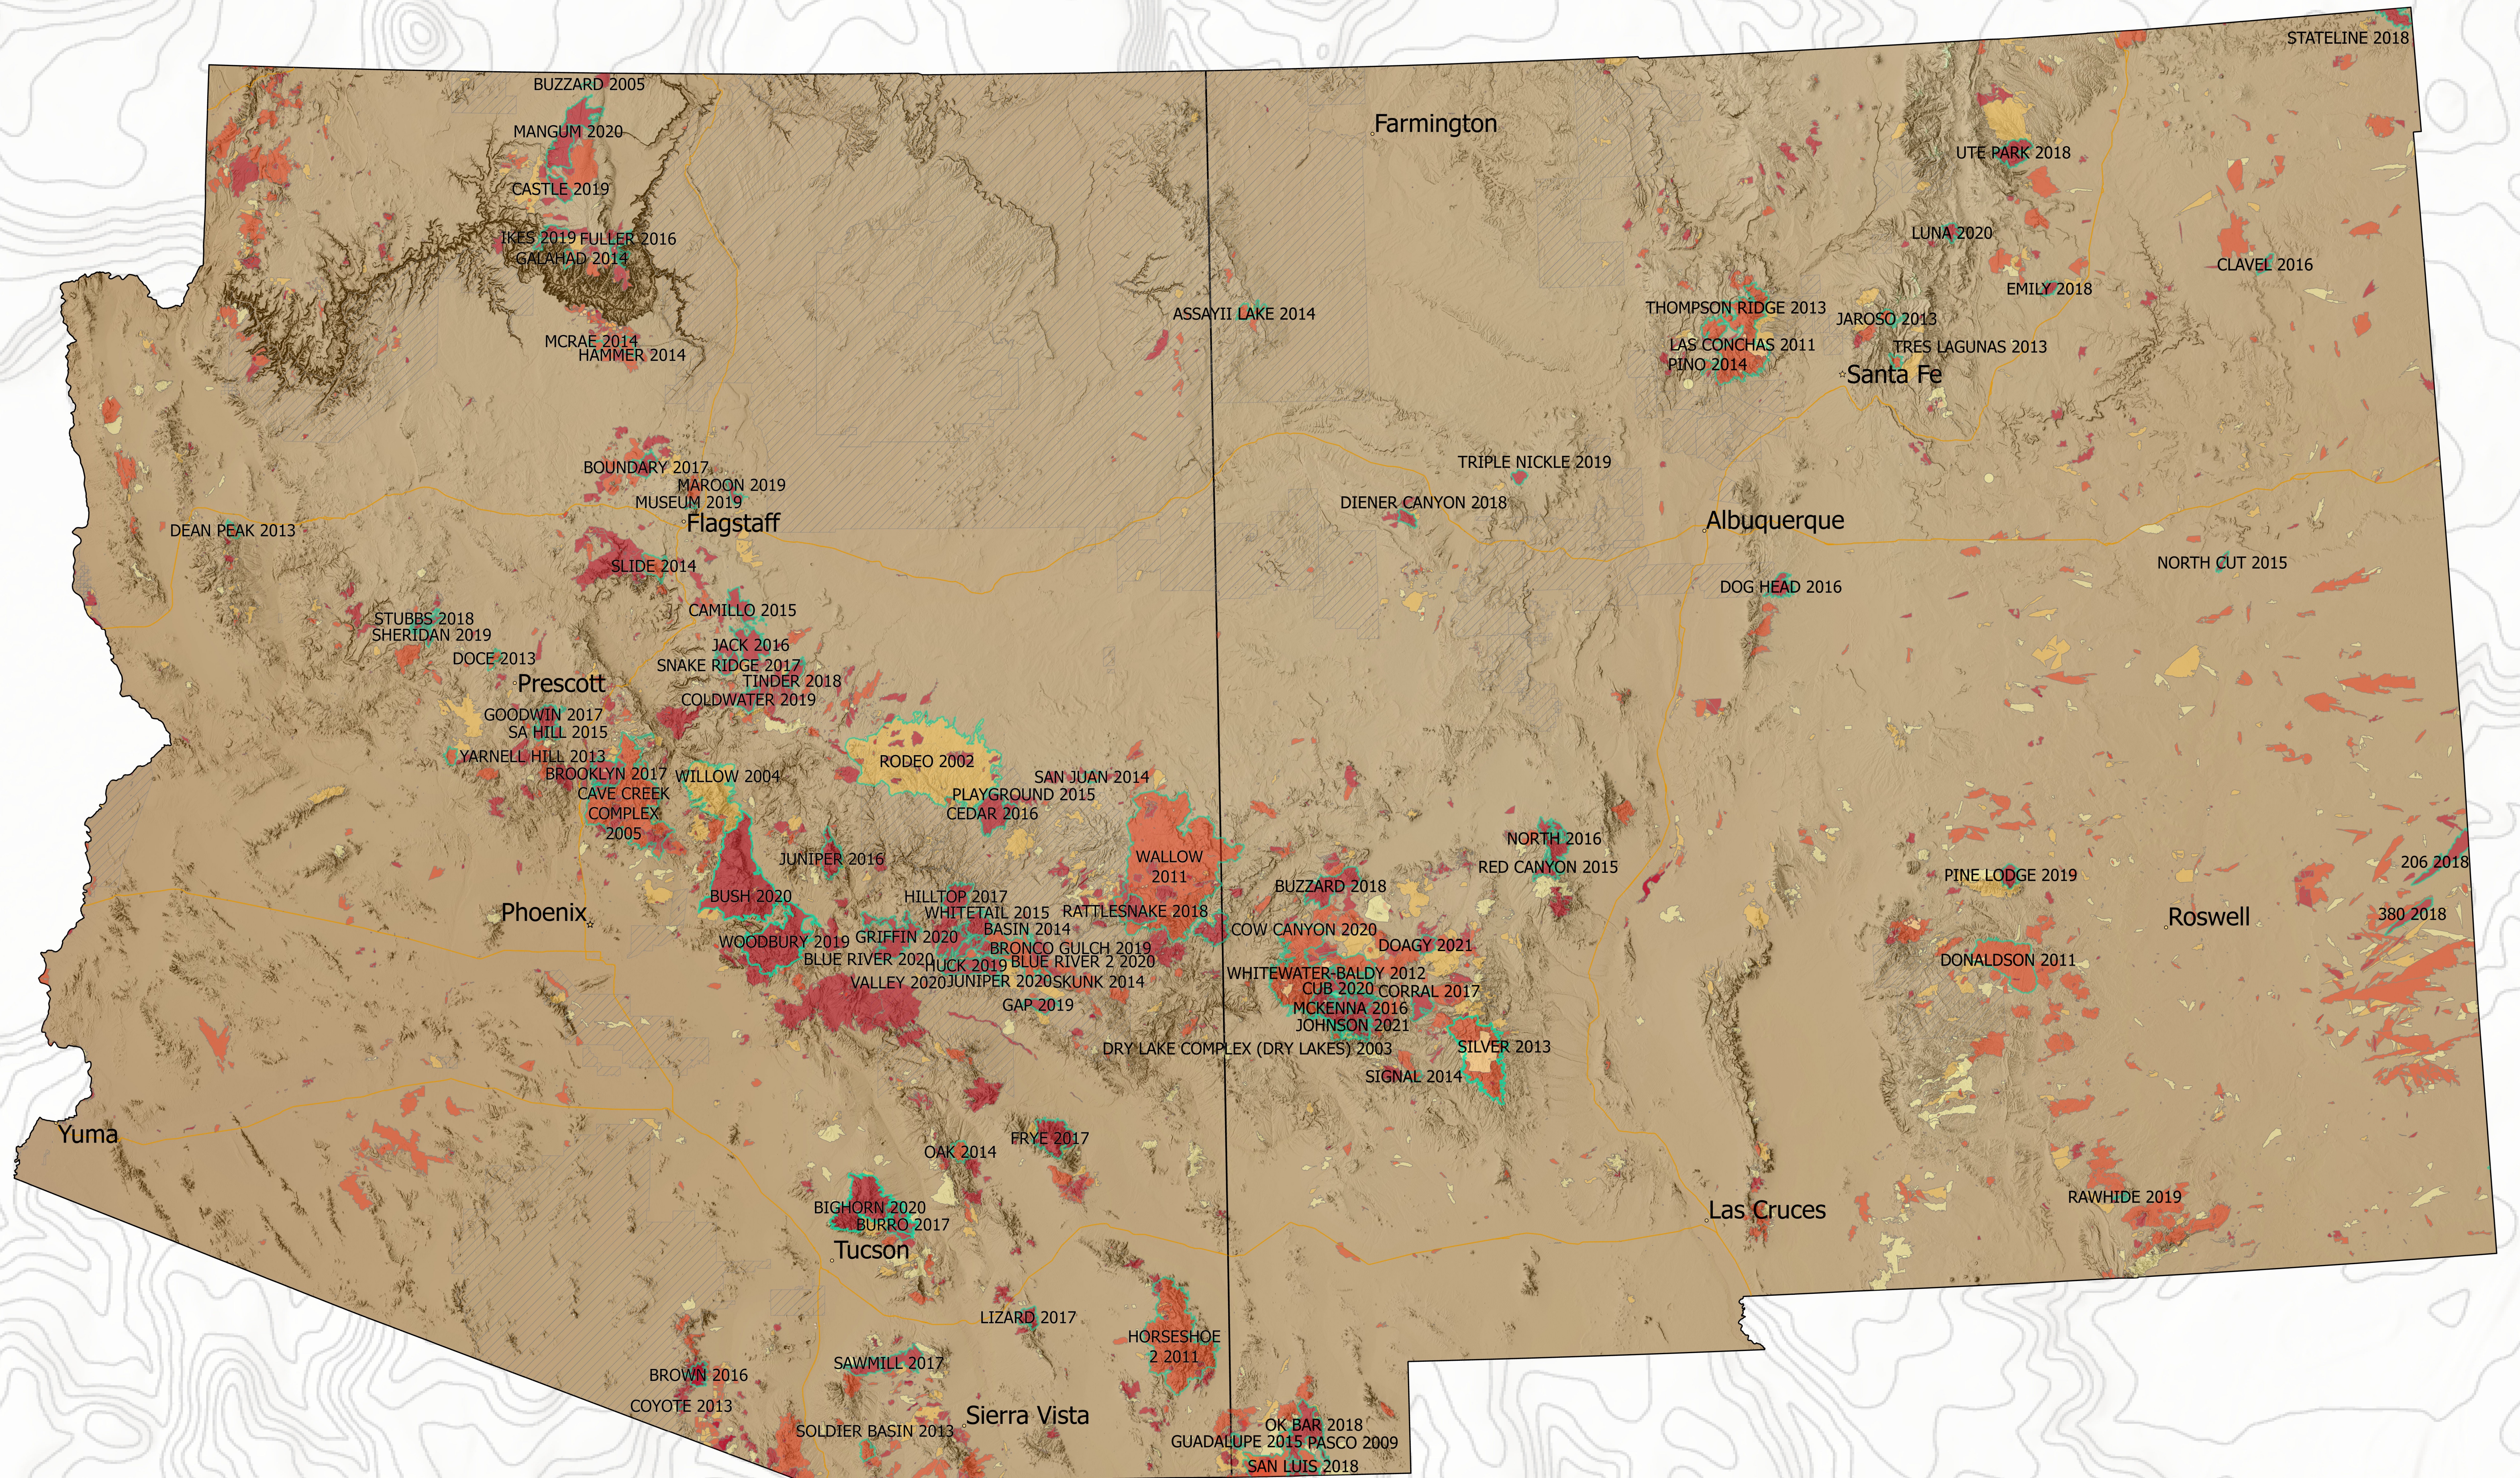

Southwest Fires (1909-2021)

Fire Year Occurrence (Sources MTBS & NIFC)

- 1909-1994
- 1995-2004
- 2005-2014
- 2015-2021

Tribal Reservations (Incomplete data in these areas)

- Highways
- Notable Fires*

*Notable fires were determined by the SW Fire Season Overview papers produced by the SWFSC for the years 2013 thru 2021. Fires with footprints over 100,000 acres were also included.