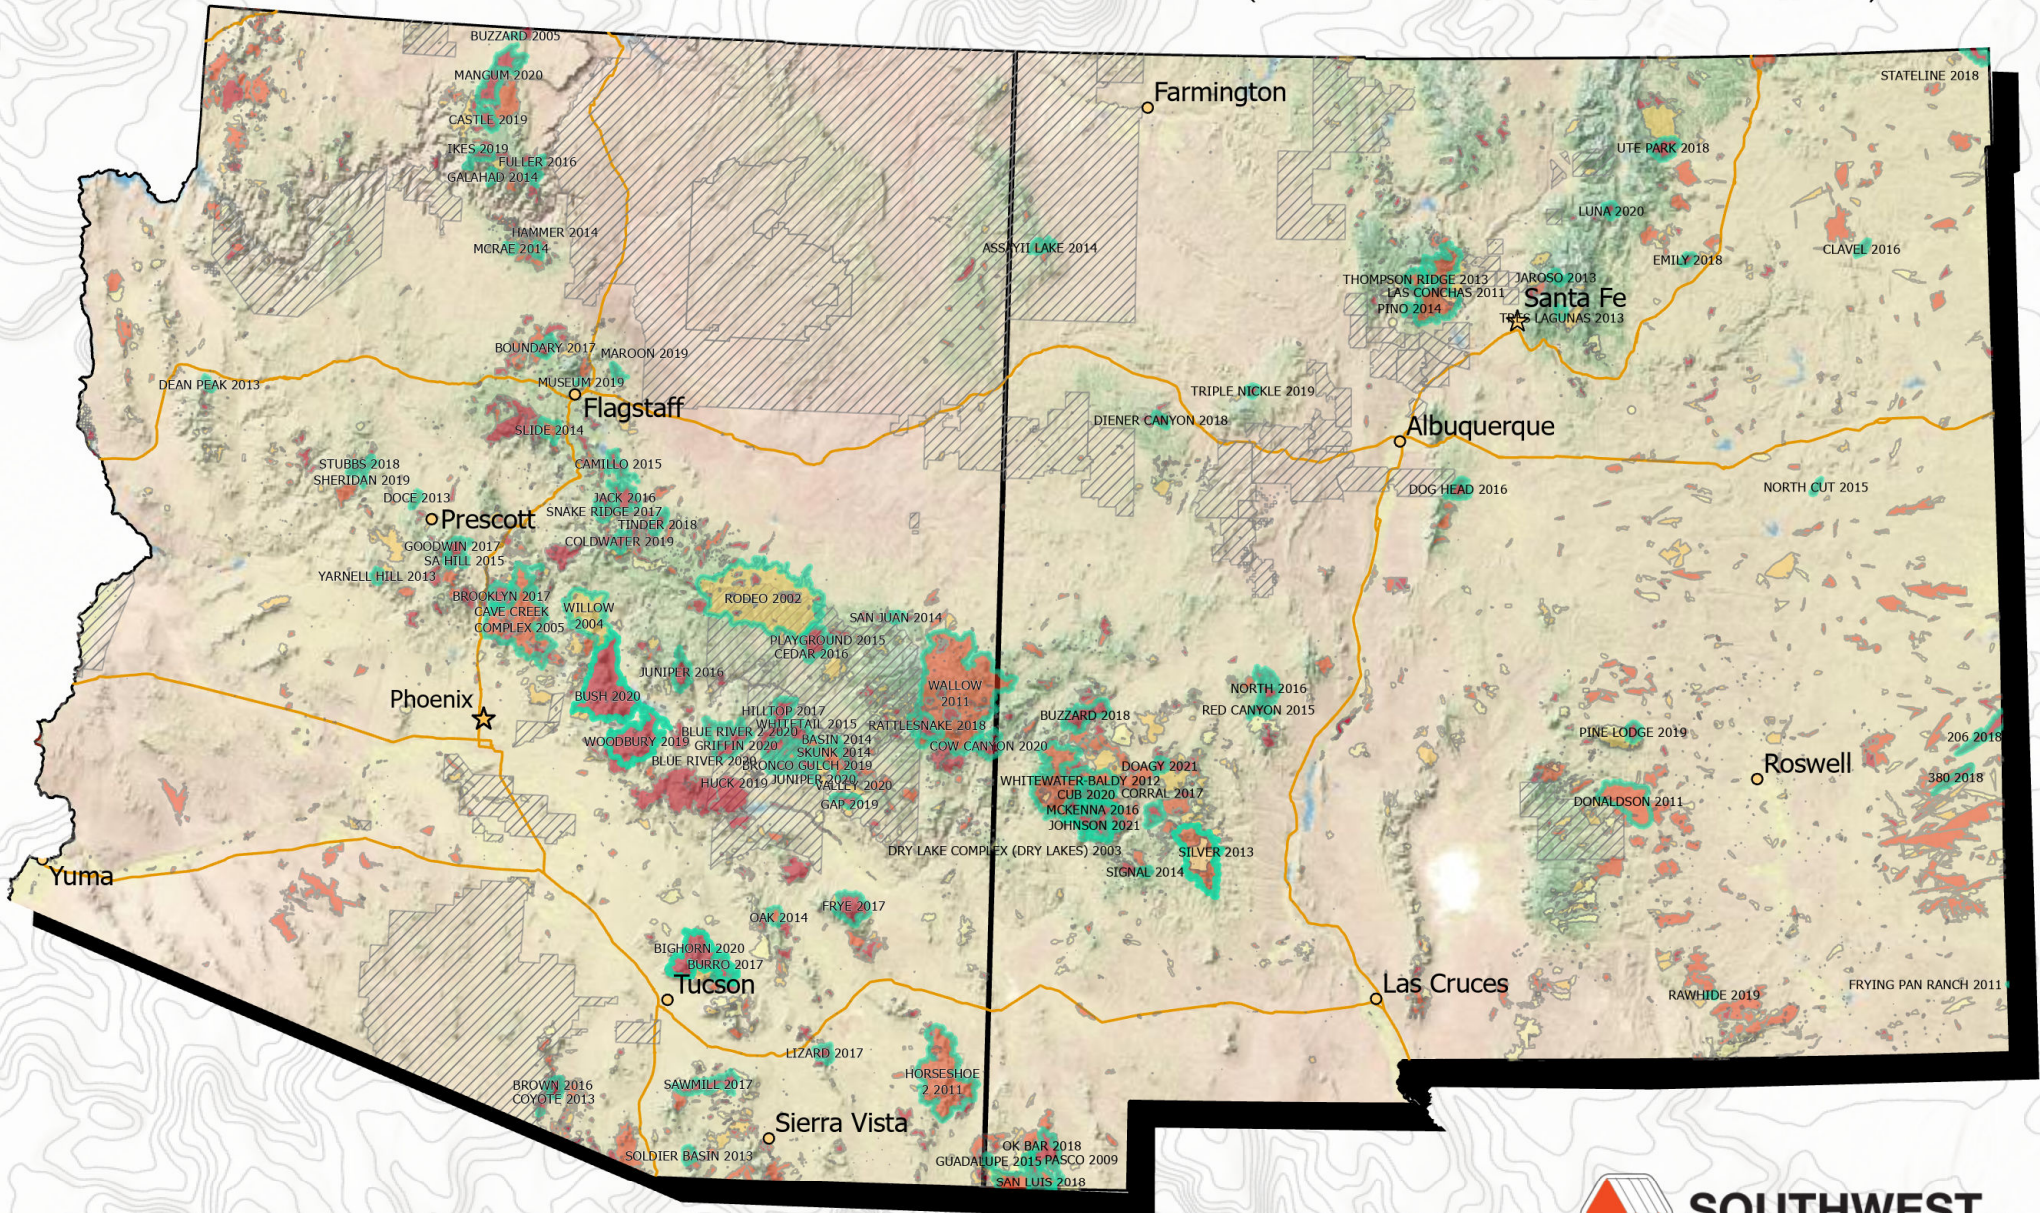

Southwest Fires (1909-2021)

Fire Year Occurrence
(Sources MTBS & NIFC)

- 1909-1994
- 1995-2004
- 2005-2014
- 2015-2021

Tribal Reservations
(Incomplete data in these areas)

- Tribal Reservations
- Highways
- Notable Fires*

*Notable fires were determined by the SW Fire Season Overview papers produced by the SWFSC for the years 2013 thru 2021. Fires with footprints over 100,000 acres were also included.