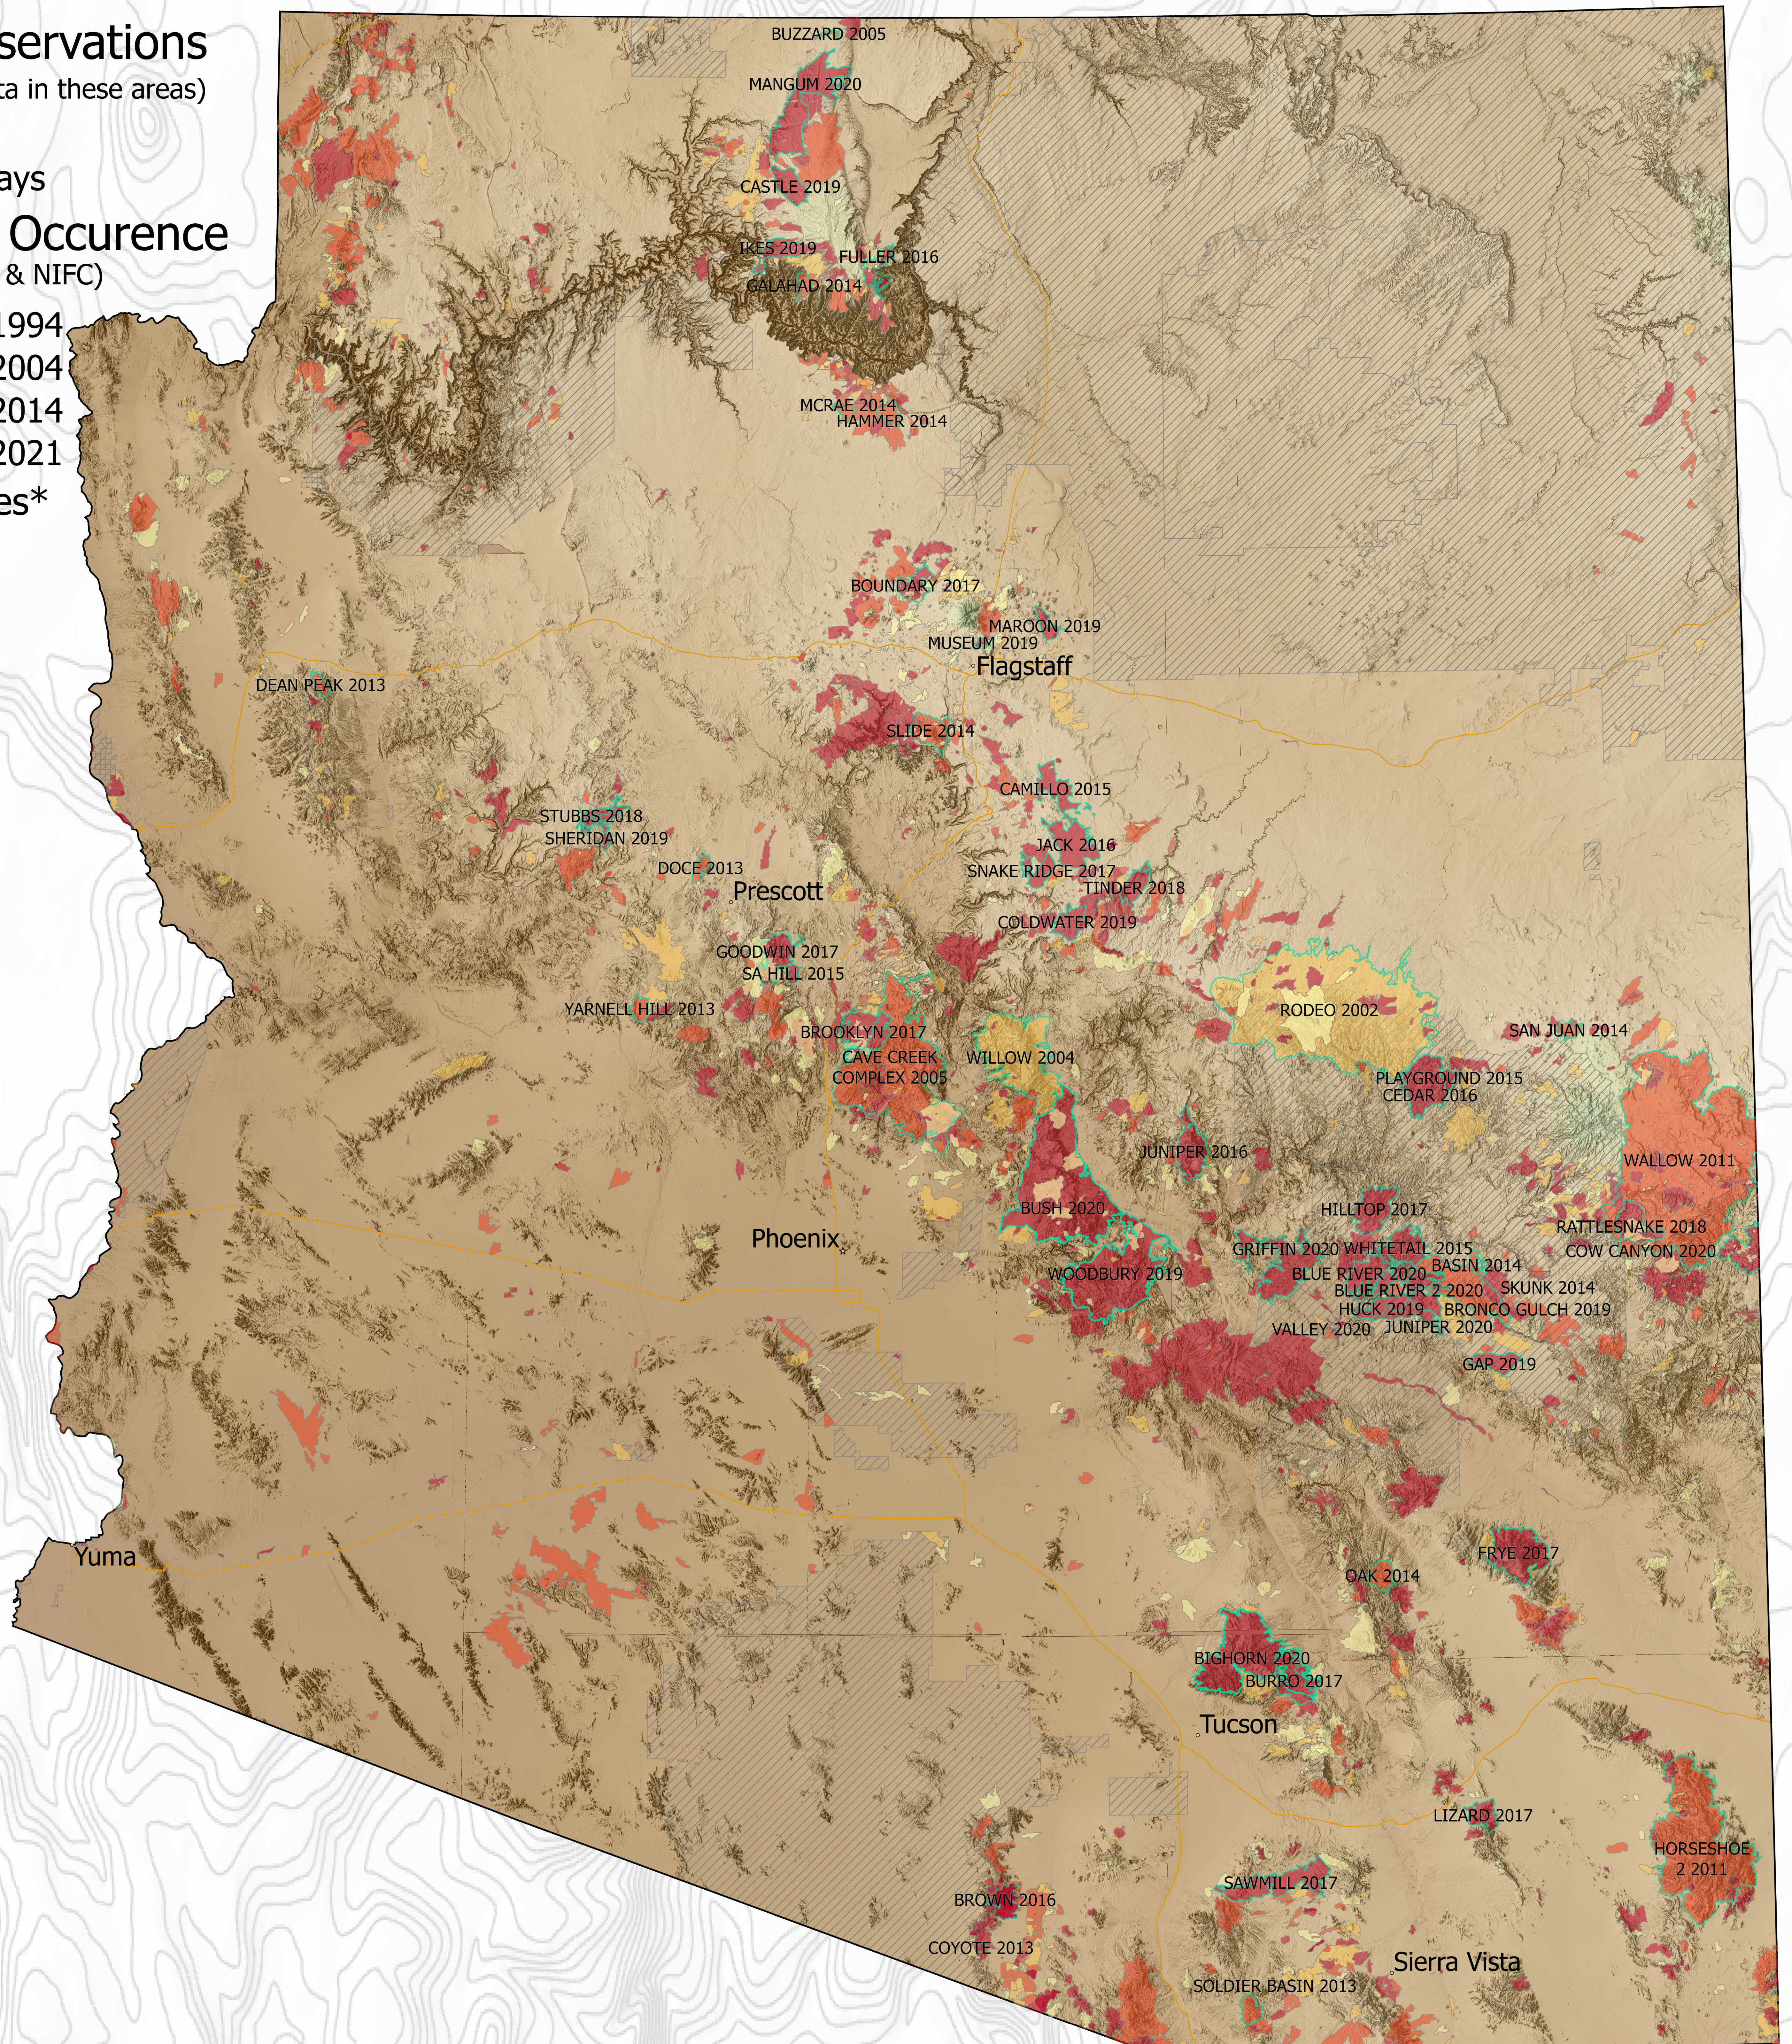

# Arizona Fires (1910-2021)

## Tribal Reservations

(Incomplete data in these areas)

Highways

## Fire Year Occurrence

(Sources MTBS & NIFC)

- 1910-1994
- 1995-2004
- 2005-2014
- 2015-2021

## Notable Fires\*

\*Notable fires were determined by the SW Fire Season Overview papers produced by the SWFSC for the years 2013 thru 2021. Fires with footprints over 100,000 acres were also included.