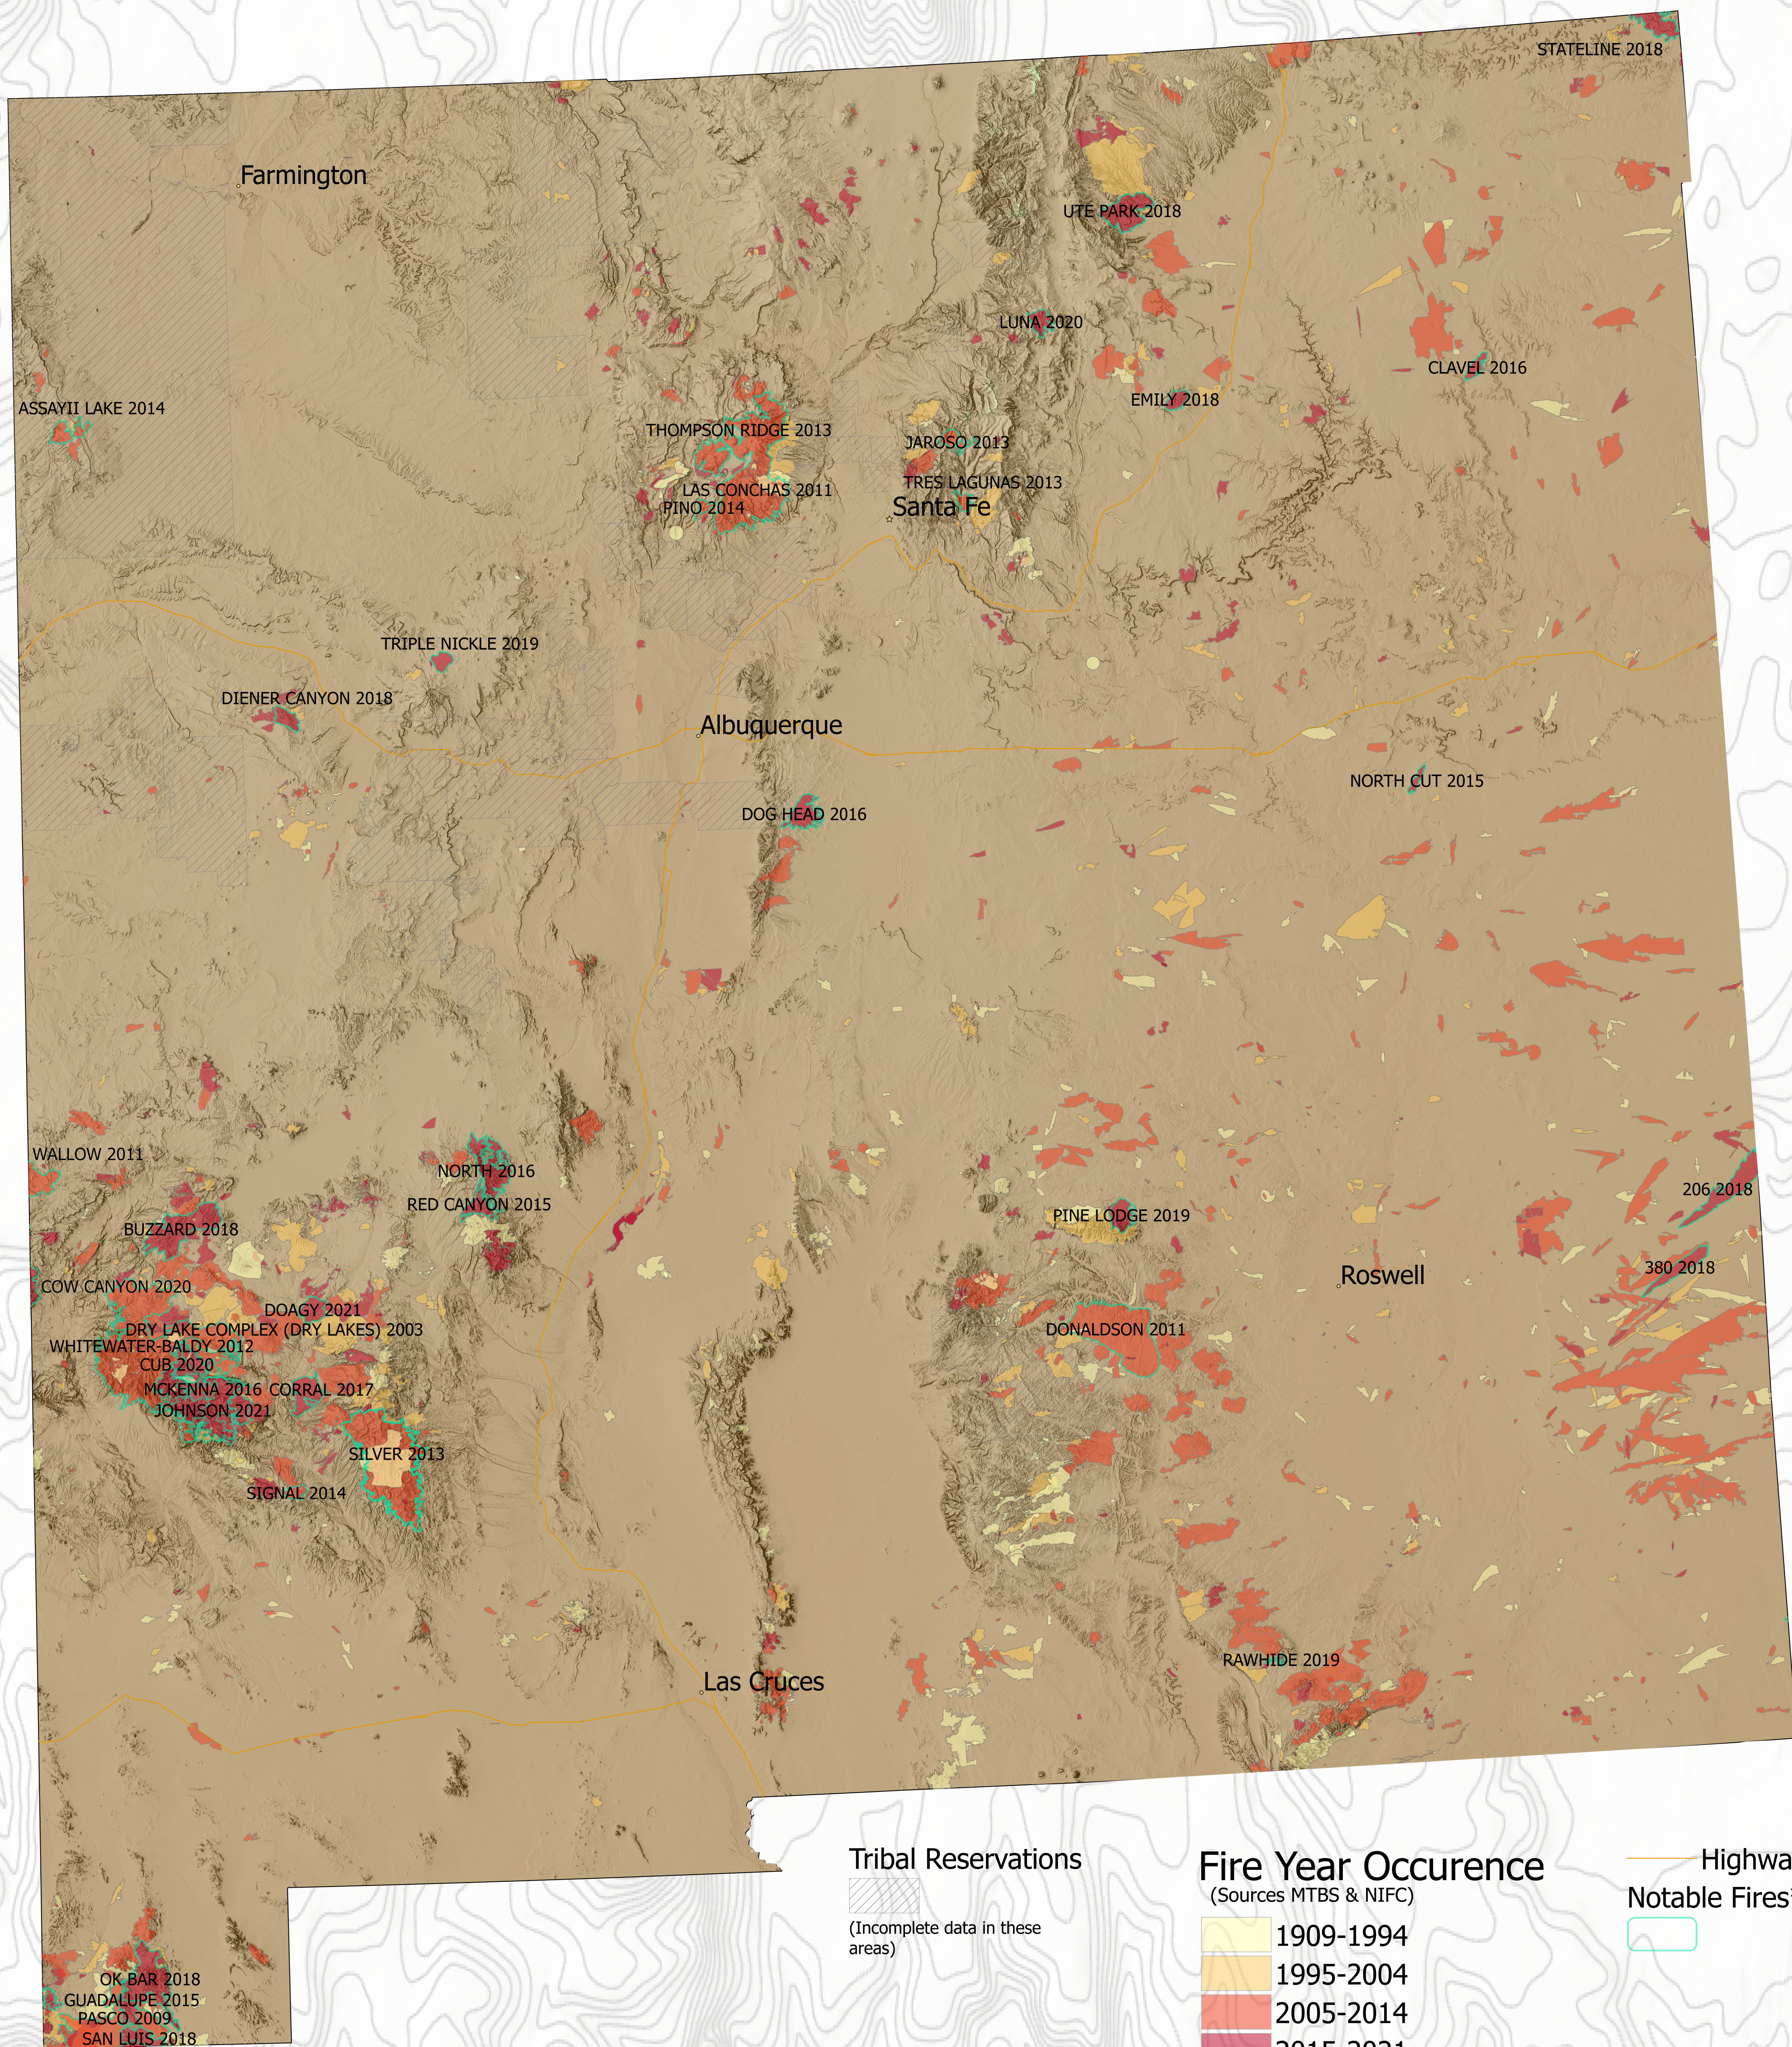

New Mexico Fires (1909-2021)

*Notable fires were determined by the SW Fire Season Overview papers produced by the SWFSC for the years 2013 thru 2021. Fires with footprints over 100,000 acres were also included.