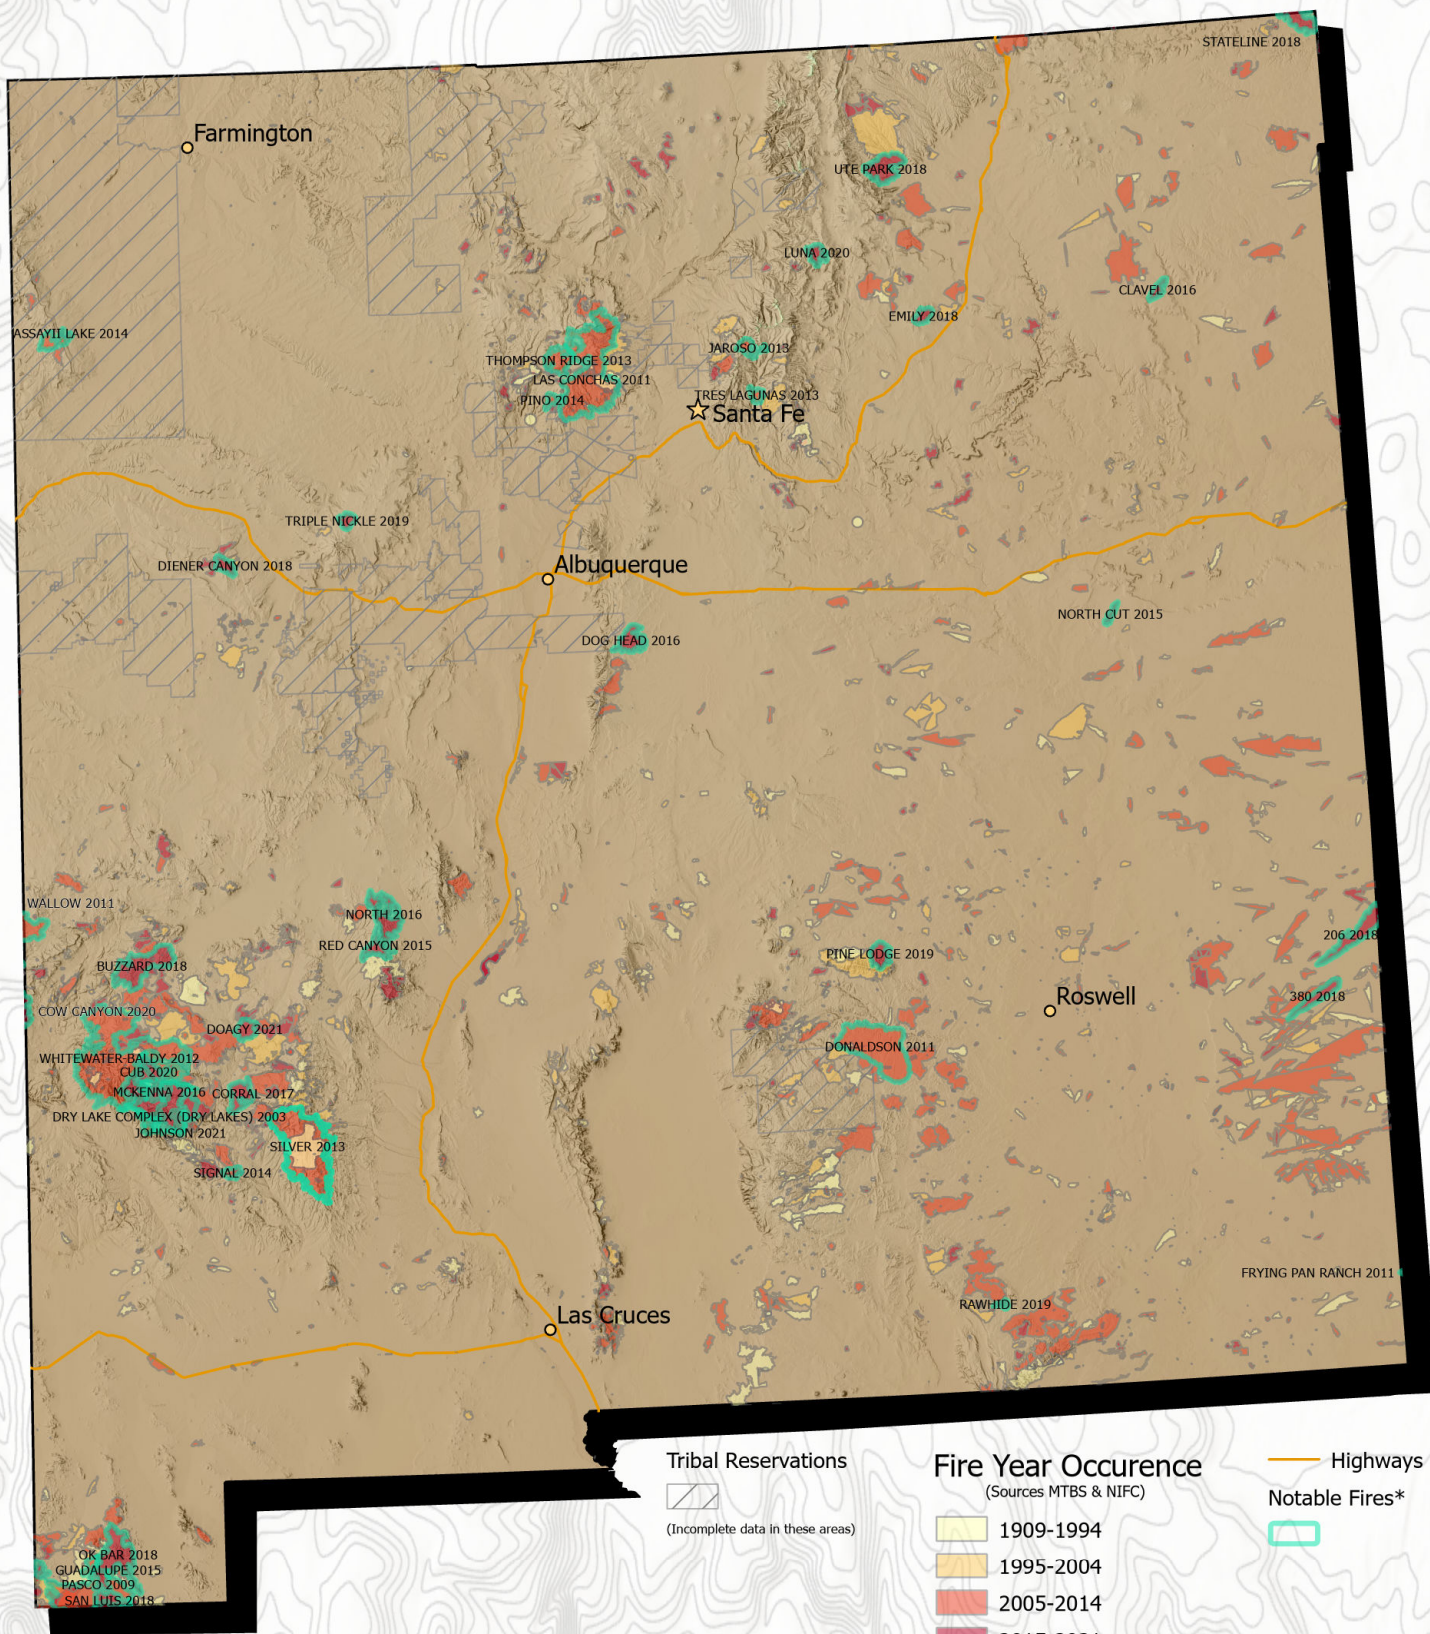

New Mexico Fires (1909-2021)

*Notable fires were determined by the SW Fire Season Overview papers produced by the SWFSC for the years 2013 thru 2021. Fires with footprints over 100,000 acres were also included.